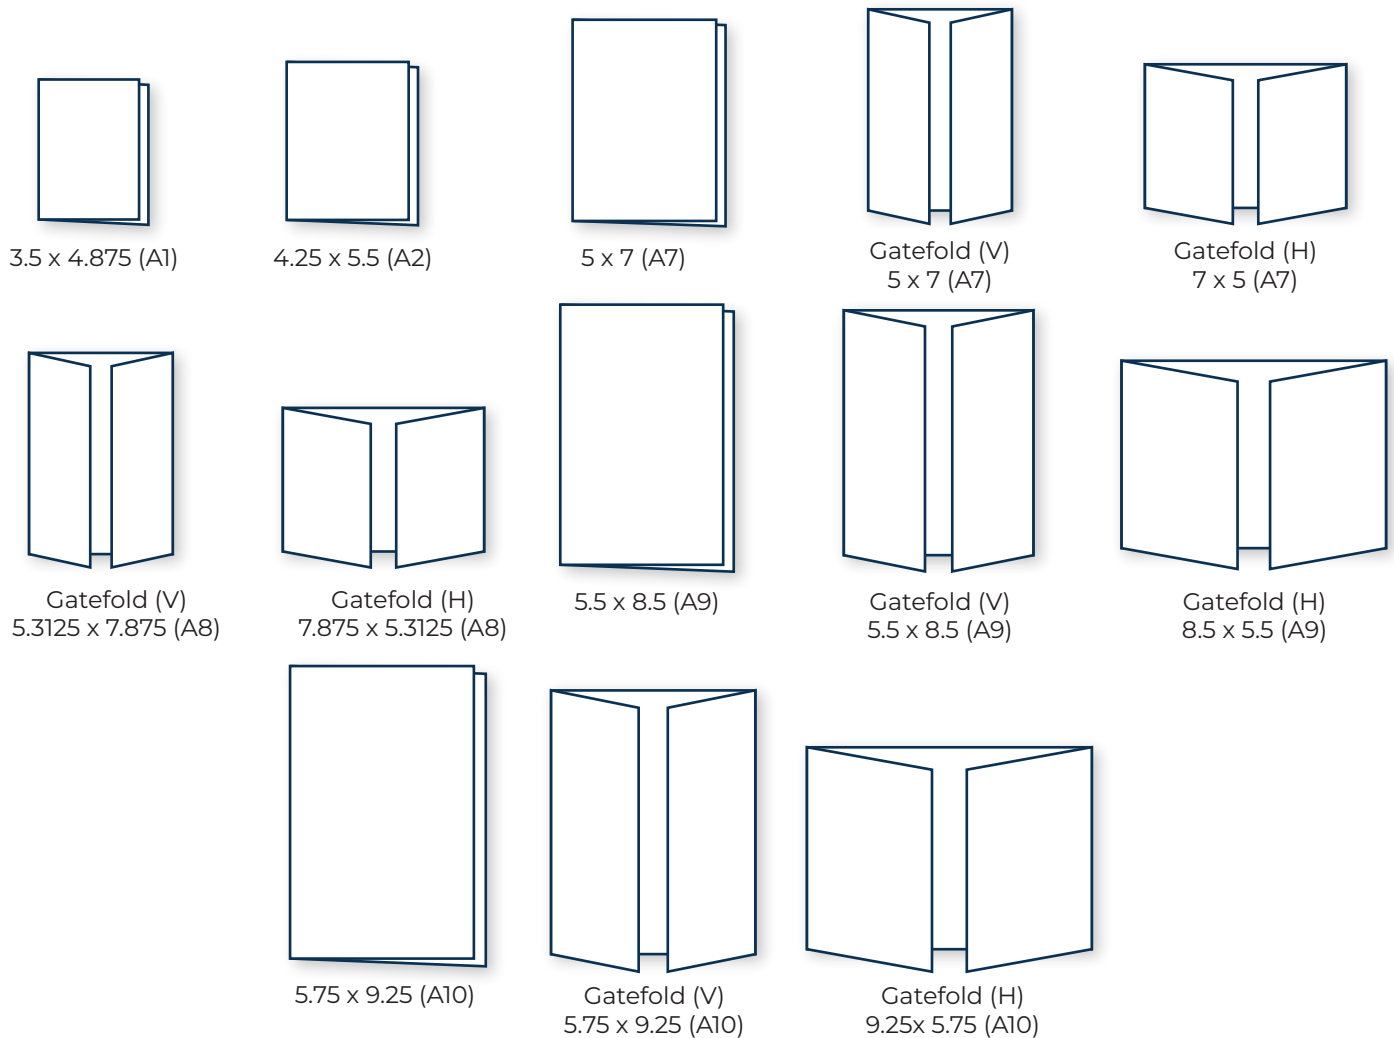

3.875 x 9.25 (#10)

4.25 x 11 (R11)

Folded Cards

3.5 x 4.875 (A1)

4.25 x 5.5 (A2)

4.625 x 6.25 (A6)

5 x 7 (A7)

5.5 x 5.5 (S1)

4.25 x 11 (R11)

Seal 'n Send
4 x 5.625

Gate Fold (V)
5 x 7

Gate Fold (H)
7 x 5

Trifold
5 x 7

Z fold
5 x 7

Flat Cards - Clear Stock/Translucent

Flat Cards - Clear Stock/Acrylic

Folded Cards - Clear Stock/Translucent

Deckle Edge Specialty Stocks

3.5 x 4.875 (A1)
Flat Card

4.25 x 5.5 (A2)
Flat Card

5.25 x 7.875 (A8)
Flat Card

4.25 x 5.5 (A2)
Folder

Paper Goodies

Beverage Napkin
4.75 x 4.75

Belly Bands

Business Cards 3.5 x 2

Place Card 4.375 x 2.25

Place Card 4.25 x 5.5 (A2)

Favor Box 2 x 2 x 2

Round Seal 1 1/2 x 1 1/2

Square Seal 2 x 2

Square Tag 2.25 x 2.25